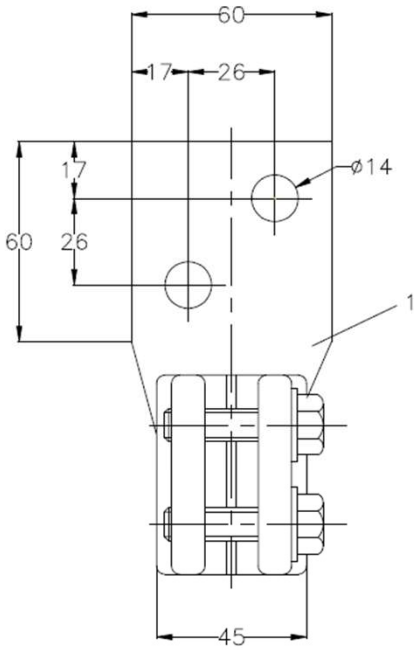

# BUSHING CONNECTION FLAG DIN 43675 RATED 1000A

Pos.	Description	Material	Qty
1	Washer M12	SS A2-70	2
2	Bolt M12x65	SS A2-70	2
3	Connection Flag	Brass	1