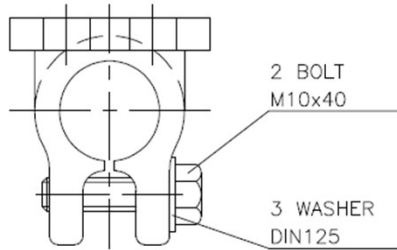

# BUSHING CONNECTION FLAG DIN 43675 RATED 1000A

Pos.	Description	Material	Qty
1	Washer M12	SS A2-70	2
2	Bolt M12x65	SS A2-70	2
3	Connection Flag	Brass	1