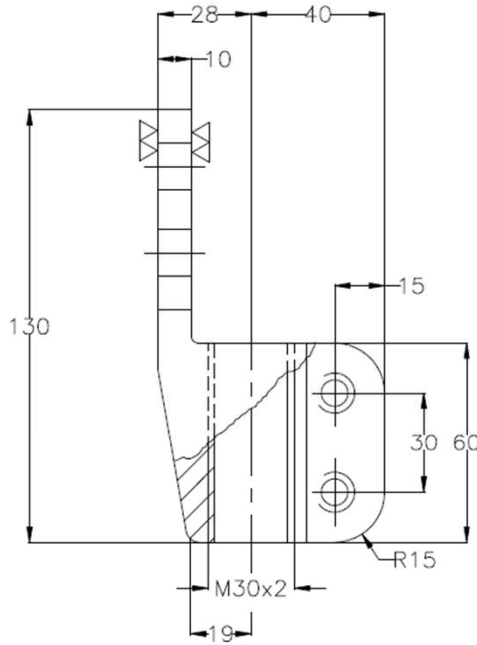

# BUSHING CONNECTION FLAG DIN 43675 RATED 1000A

Pos.	Description	Material	Qty
1	Washer M12	SS A2-70	2
2	Bolt M12x65	SS A2-70	2
3	Connection Flag	Brass	1