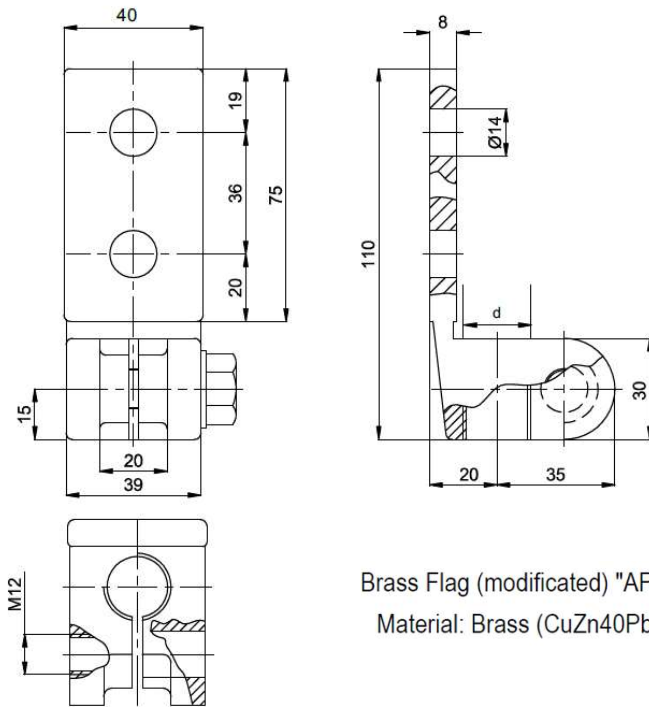

BUSHING CONNECTION FLAG DIN 43675 RATED 250A-630A

Type	d
DP 250	M12x1.75
DP 630	M20x2.5

Brass Flag DIN 43675 "DP"
Material: Brass (CuZn40Pb2)

Brass Flag (modified) "AP-EL"
Material: Brass (CuZn40Pb2)