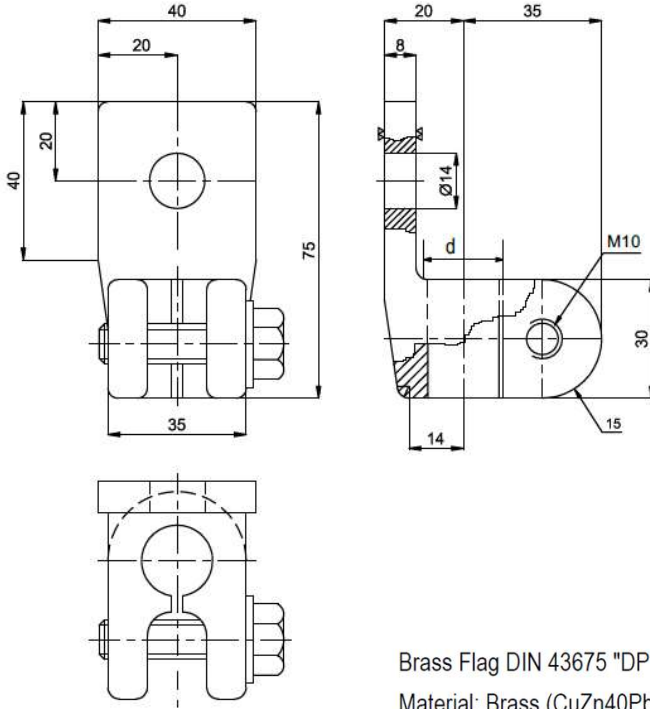

BUSHING CONNECTION FLAG DIN 43675 RATED 250A-630A

Type	d
DP 250	M12x1.75
DP 630	M20x2.5

Brass Flag DIN 43675 "DP"
Material: Brass (CuZn40Pb2)

Brass Flag (modified) "AP-EL"
Material: Brass (CuZn40Pb2)